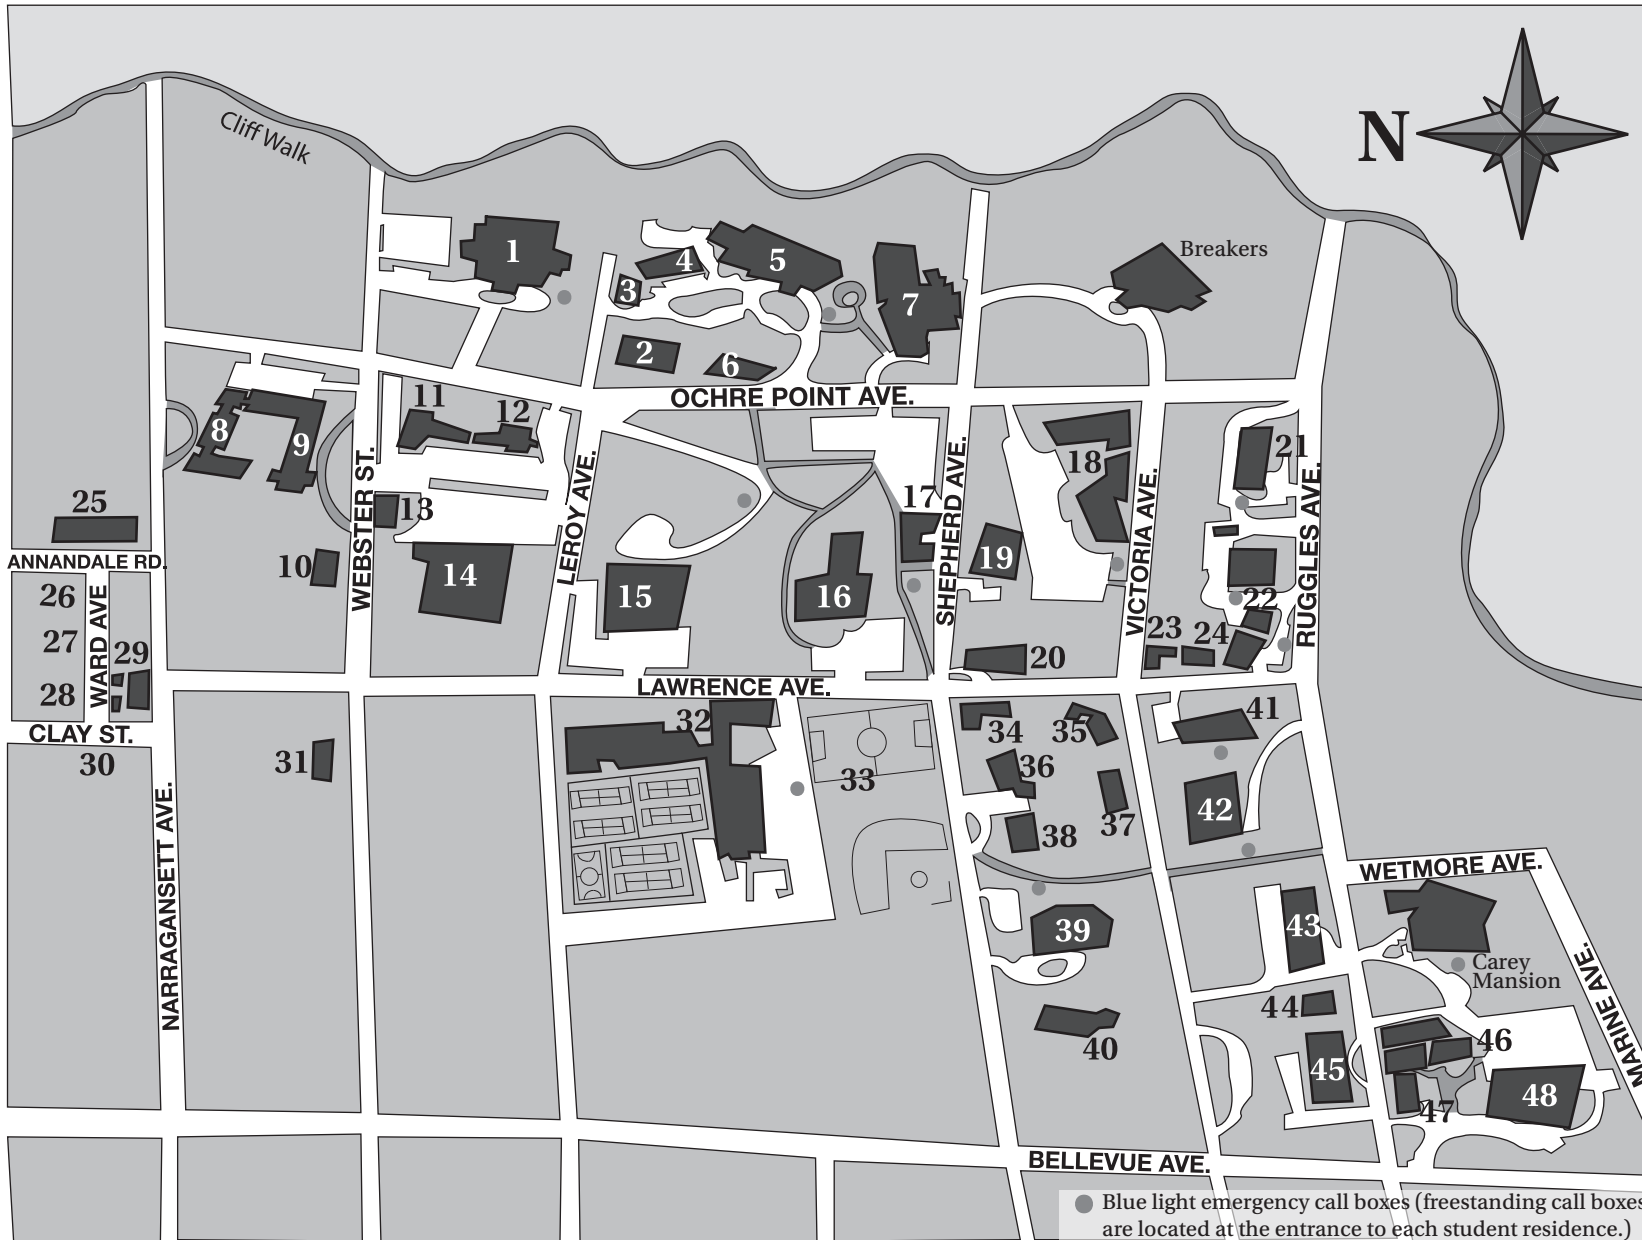

Campus Map

LEGEND

1. Ochre Court
2. Our Lady of Mercy Chapel & Spiritual Life Center
3. Marian Hall
4. Angelus Hall**
5. McAuley Hall**
6. Gatehouse
7. O'Hare Academic Center**
8. New Residence*
9. Miley Hall*
10. 162 Webster Street*
11. Stonor Hall
12. Drexel Hall
13. Tobin Hall (Security Office)
14. Rodgers Recreation Center
15. Wakehurst**
16. McKillop Library**
17. Munroe Center
18. Hunt/Reefe Halls*
19. Moore Hall*
20. McLean House
21. Ochre Lodge*
22. Nethercliffe*
23. 87 Victoria Avenue
24. Graystone Cottages
25. Conley Hall
26. Office of Facilities
27. Grounds Garage and Offices
28. Narragansett I*
29. Narragansett Hall*
30. Narragansett II*
31. 134 Webster Street*
32. Antone Academic Center
33. Reynolds Field
34. 26 Lawrence Avenue*
35. Graduate Studies and Continuing Education**
36. 80 Victoria Avenue*
37. Carnlough Cottage*
38. 74 Victoria Avenue*
39. Watts Sherman House*
40. President's House
41. The Hedges*
42. Founders Hall*
43. Wallace Hall*
44. 204 Ruggles*
45. Stoneacre*
46. Fairlawn*
47. French Cottage
48. Young Building*/**

* student residences
 ** classrooms and/or faculty offices